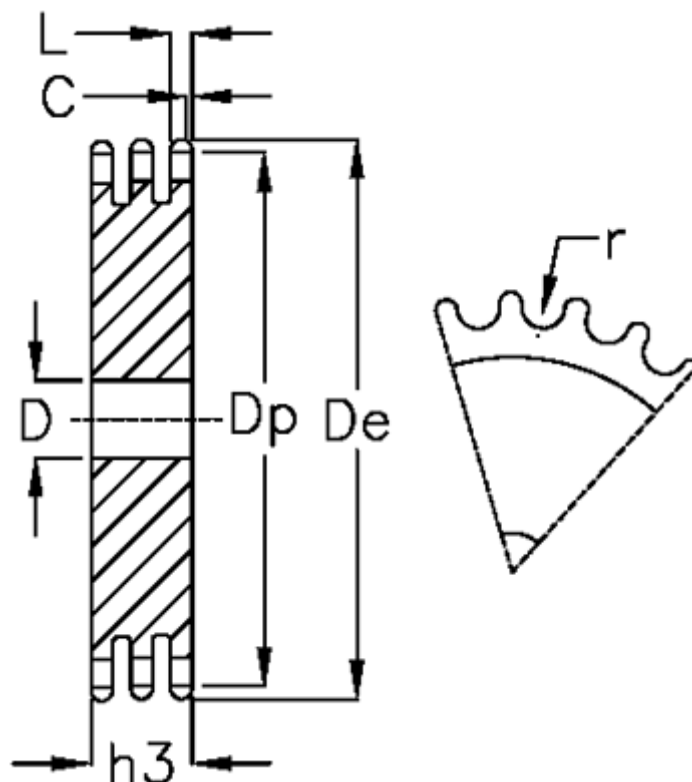

Article number: 616023003053

Description: Plate wheel 06 B-3 Z=53 triplex

Measures

C	= 1
D	= 20
De	= 164.8
Dp	= 160.78
For chain size	= 3/8 x 7/32
For chain type	= 06 B-3
h3	= 25.6
L	= 5.2

Number of teeth	= 53
r	= 6.35